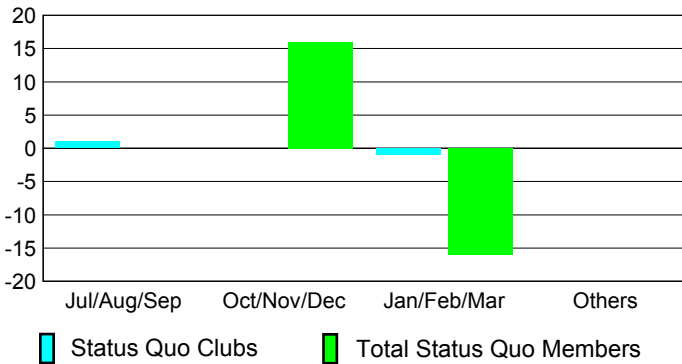

GMT: **HOWARD LEE**

Location: **SPAIN**

GMT CA: **4**

CLUBS

Month	New Club Goal	Actual New Clubs	Actual Dropped Clubs	Gain/Loss of Clubs
2012-2013				
Jul/Aug/Sep	0	1	0	1
Oct/Nov/Dec	0	0	2	-2
Jan/Feb/Mar	0	0	0	0
Apr/May/June	0	1	0	1
Totals	0	2	2	0

Club Results 2012-2013
Goal, New, Dropped, Gain/Loss

MEMBERSHIP

Month	Net Memb Goal	Actual New Memb	Actual Dropped Memb	Gain/Loss of Memb
2012-2013				
Jul/Aug/Sep	0	49	28	21
Oct/Nov/Dec	0	14	56	-42
Jan/Feb/Mar	0	22	50	-28
Apr/May/June	0	44	46	-2
Totals	0	129	180	-51

Membership Results 2012-2013
Goal, New, Dropped, Gain/Loss

YTD Status Quo Clubs 2012-2013

Status Quo Clubs Compared to Status Quo Members

Gender Comparison 2012-2013

Club Gain/Loss 2012-2013

Membership Gain/Loss 2012-2013