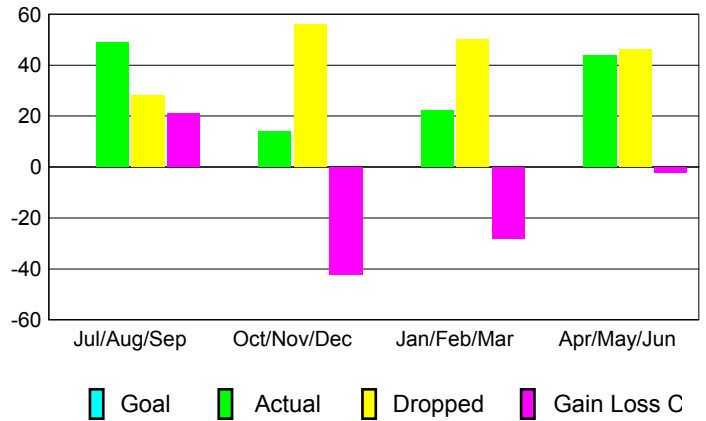

Membership Results 2012-2013
Goal, New, Dropped, Gain/Loss