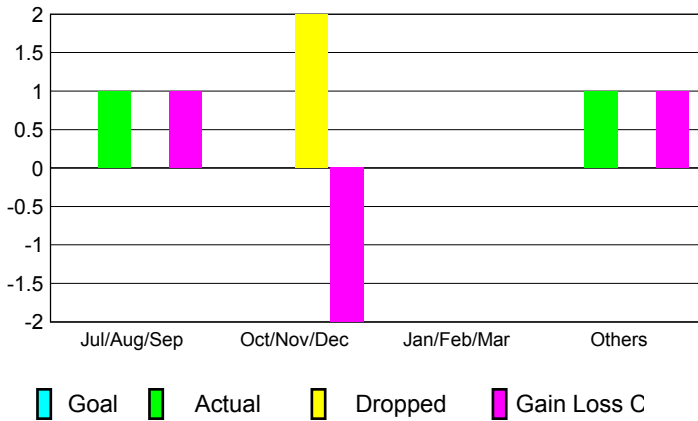

GMT: **HOWARD LEE**

Location: **SPAIN**

GMT CA: **4**

CLUBS

Month	New Club Goal	Actual New Clubs	Actual Dropped Clubs	Gain/Loss of Clubs
2012-2013				
Jul/Aug/Sep	0	1	0	1
Oct/Nov/Dec	0	0	2	-2
Jan/Feb/Mar	0	0	0	0
Apr/May/June	0	1	0	1
Totals	0	2	2	0

Club Results 2012-2013
Goal, New, Dropped, Gain/Loss

MEMBERSHIP

Month	Net Memb Goal	Actual New Memb	Actual Dropped Memb	Gain/Loss of Memb
2012-2013				
Jul/Aug/Sep	0	49	28	21
Oct/Nov/Dec	0	14	56	-42
Jan/Feb/Mar	0	22	50	-28
Apr/May/June	0	44	46	-2
Totals	0	129	180	-51