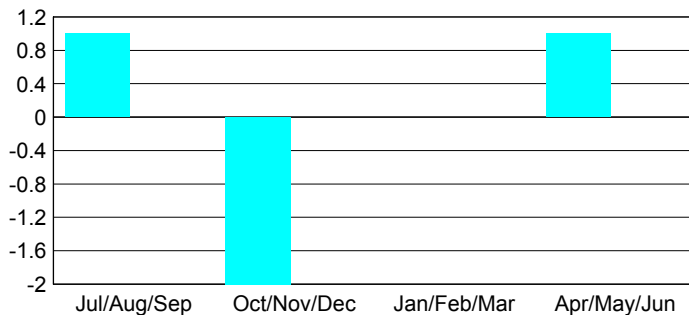

Club Results 2012-2013
Goal, New, Dropped, Gain/Loss

MEMBERSHIP

Month	Net Memb Goal	Actual New Memb	Actual Dropped Memb	Gain/Loss of Memb
2012-2013				
Jul/Aug/Sep	0	49	28	21
Oct/Nov/Dec	0	14	56	-42
Jan/Feb/Mar	0	22	50	-28
Apr/May/June	0	44	46	-2
Totals	0	129	180	-51

Membership Results 2012-2013
Goal, New, Dropped, Gain/Loss

YTD Status Quo Clubs 2012-2013

Status Quo Clubs Compared to Status Quo Members

Gender Comparison 2012-2013

Club Gain/Loss 2012-2013

Membership Gain/Loss 2012-2013